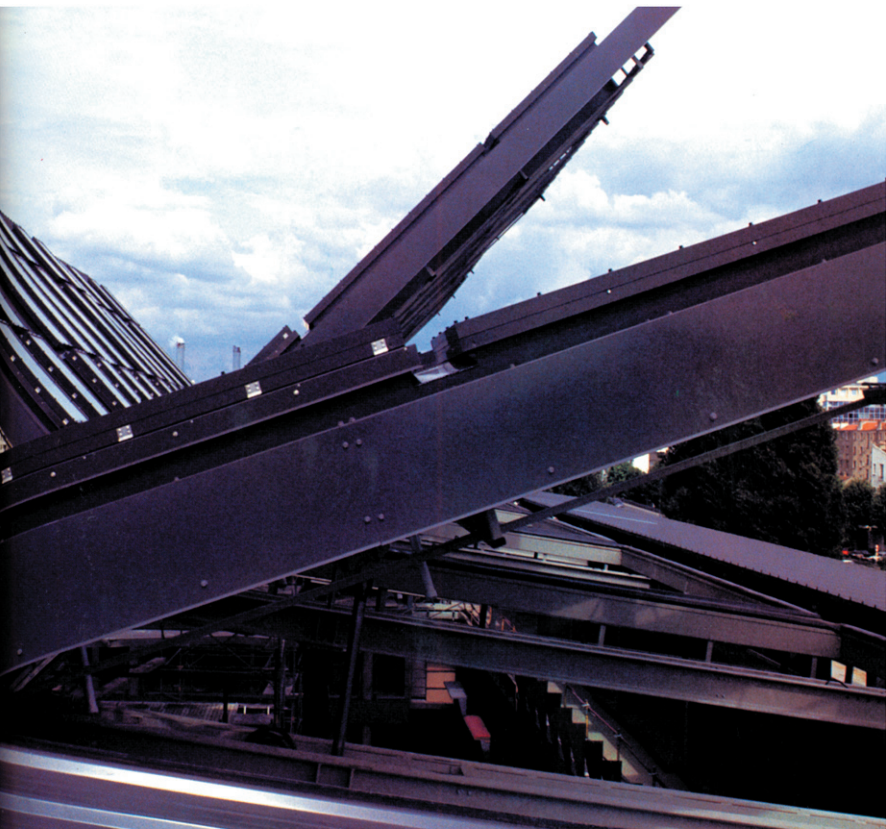

New light fittings, such as these ceiling-mounted, adjustable Snakelights that use powerful halogen bulbs, are making possible new kinds of micro

environment at the workstation. At the macro scale of building, the traditional relationship between inside and outside is being challenged. In the

CLM/BBDO building in Paris the roof above the internal atrium was designed by the architect Jean Nouvel to open when required.